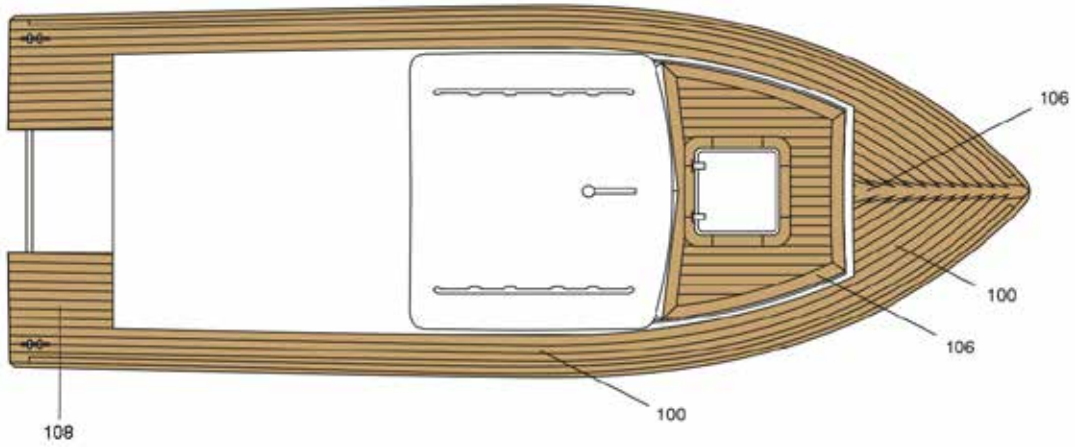

EAGLE TEAK

SR35000 Eagle Teak 3 Armuz Dolgulu Suni Tik (ED-108) 10 Metre

SR35001 Eagle Teak 3 Armuz Dolgulu Suni Gri Tik (ED-108) 10 Metre

SR35002 Eagle Teak Armuz Dolgusuz Suni Tik (ED-106) 10 Metre

SR35003 Eagle Teak Armuz Dolgusuz Suni Gri Tik (ED-106) 10 Metre

SR35004 Eagle Teak 1 Armuz Dolgulu Suni Tik (ED-100) 10 Metre

SR35005 Eagle Teak 1 Armuz Dolgulu Suni Gri Tik (ED-100) 10 Metre